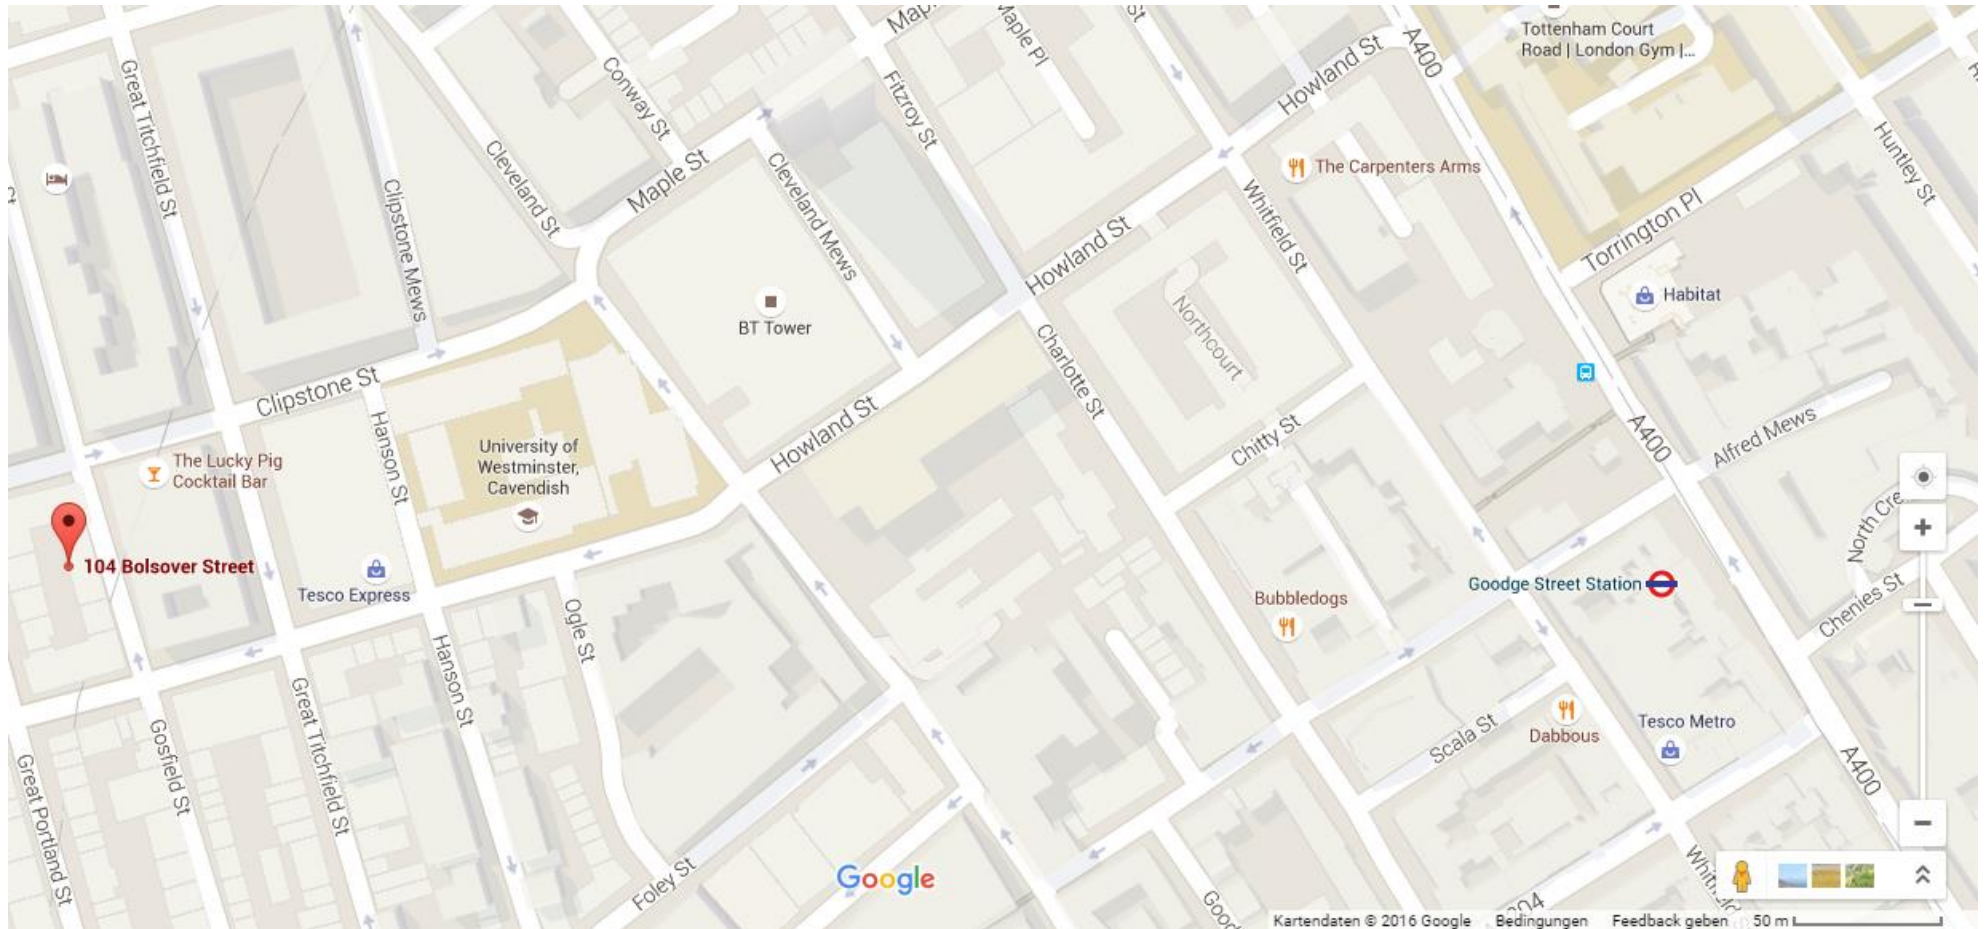

Bolsover Street and Godge Street

Buckingham Palace

<https://www.google.de/maps/place/Buckingham+Palace/@51.5013806,-0.1435245,16.75z/data=!4m5!3m4!1s0x48760520cd5b5eb5:0xa26abf514d902a7!8m2!3d51.501364!4d-0.14189> **Zugriff**

The London Eye

<https://www.google.de/maps/place/London+Eye/@51.5033273,-0.1217317,17z/data=!3m1!4b1!4m5!3m4!1s0x487604b900d26973:0x4291f3172409ea92!8m2!3d51.503324!4d-0.119543>

Covent Garden

<https://www.google.de/maps/place/Covent+Garden,+London,+Vereinigtes+K%C3%B6nigreich/@51.5117446,-0.1320245,15z/data=!3m1!4b1!4m5!3m4!1s0x487604cb878e81b3:0x91f10fa364452046!8m2!3d51.5117321!4d-0.1232697>

The British History Museum

<https://www.google.de/maps/place/The+British+Museum/@51.5161243,-0.1292585,15.25z/data=!4m8!1m2!2m1!1sbritish+history+museum!3m4!1s0x48761b323093d307:0x2fb199016d5642a7!8m2!3d51.5194133!4d-0.1269566>

Madame Tussauds

<https://www.google.de/maps/place/Madame+Tussauds+London/@51.5228934,-0.1571558,17z/data=!3m1!4b1!4m5!3m4!1s0x48761ace52b89d81:0x26fdced3c04033a4!8m2!3d51.5228901!4d-0.1549671>

Tube map

auch online zum Download in verschiedenen Versionen verfügbar: <https://tfl.gov.uk/maps/track/tube/>; mit Zoom-Funktion: <http://www.tubemaplondon.org/>