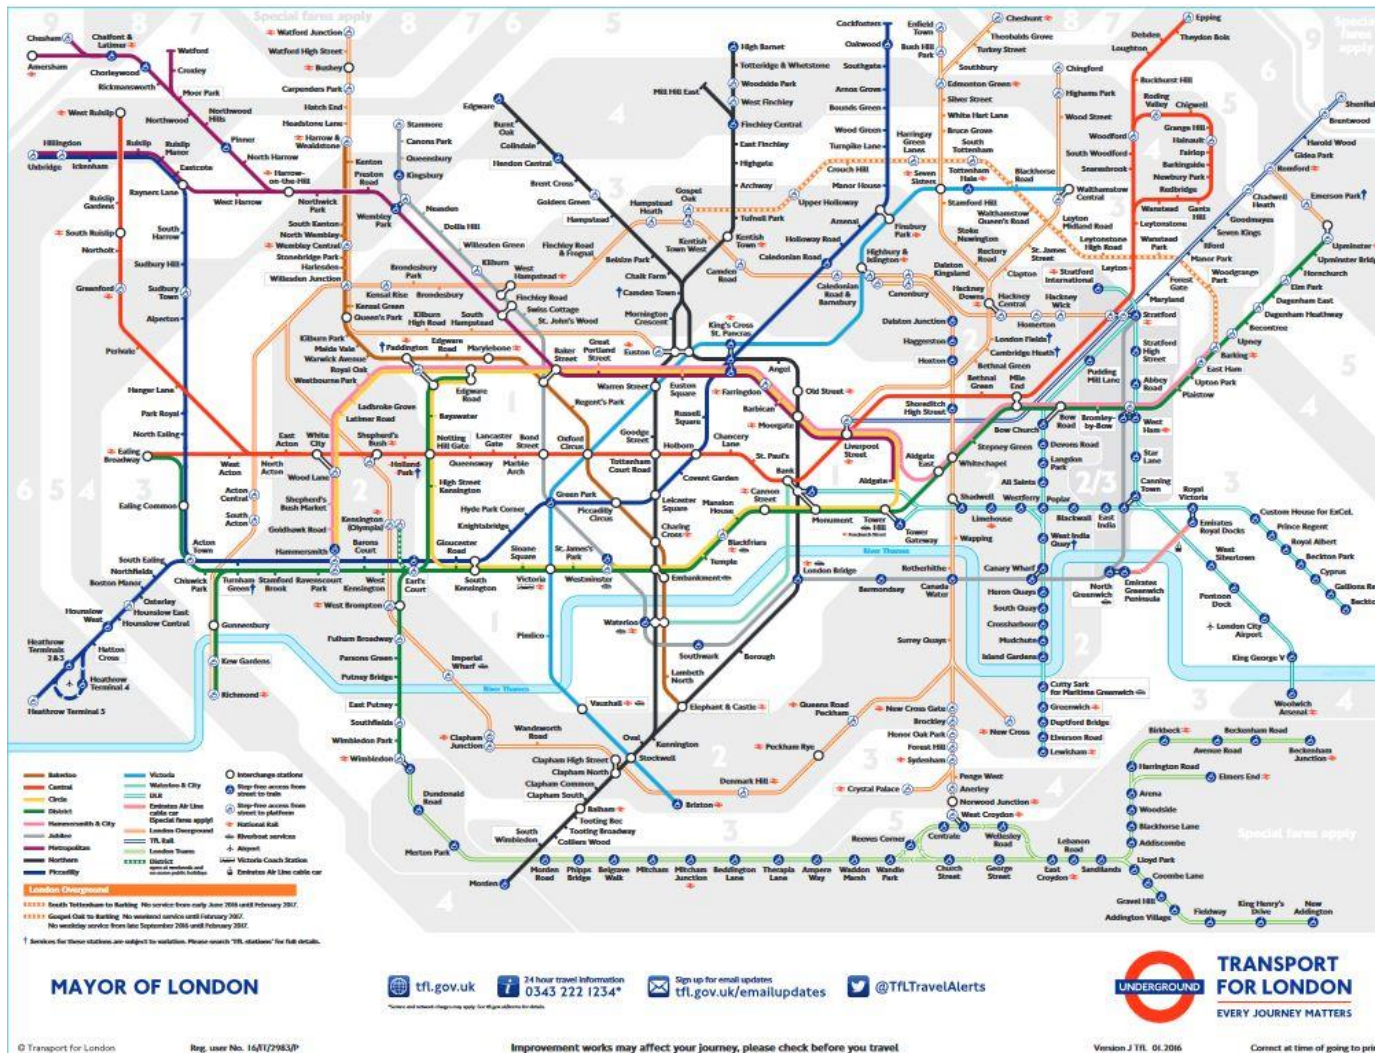

Bolsover Street and Godge Street

Buckingham Palace

<https://www.google.de/maps/place/Buckingham+Palace/@51.5013806,-0.1435245,16.75z/data=!4m5!3m4!1s0x48760520cd5b5eb5:0xa26abf514d902a7!8m2!3d51.501364!4d-0.14189> **Zugriff**

The Tower

<https://www.google.de/maps/place/Tower+of+London/@51.5081157,-0.078138,17z/data=!3m1!4b1!4m5!3m4!1s0x48760349331f38dd:0xa8bf49dde1d56467!8m2!3d51.5081124!4d-0.0759493>

The Natural History Museum

The British History Museum

<https://www.google.de/maps/place/The+British+Museum/@51.5161243,-0.1292585,15.25z/data=!4m8!1m2!2m1!1sbritish+history+museum!3m4!1s0x48761b323093d307:0x2fb199016d5642a7!8m2!3d51.5194133!4d-0.1269566>

Madame Tussauds

<https://www.google.de/maps/place/Madame+Tussauds+London/@51.5228934,-0.1571558,17z/data=!3m1!4b1!4m5!3m4!1s0x48761ace52b89d81:0x26fdced3c04033a4!8m2!3d51.5228901!4d-0.1549671>

Tube map

auch online zum Download in verschiedenen Versionen verfügbar: <https://tfl.gov.uk/maps/track/tube/>; mit Zoom-Funktion: <http://www.tubemaplondon.org/>